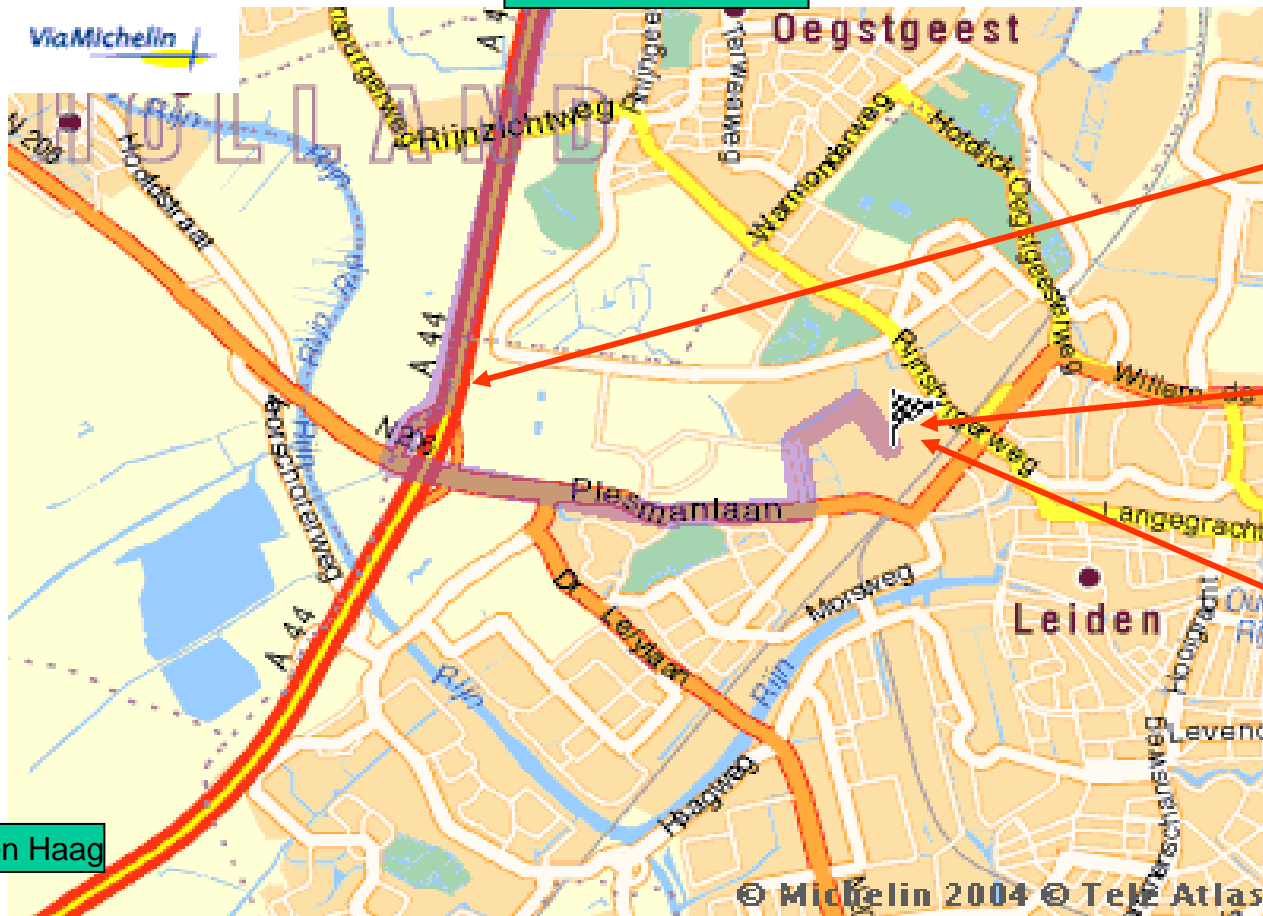

Schiphol Airport

A44, Exit Leiden

LUMC

Leiden Central
Station

from A44, exit "Leiden"

turn left onto: Plesmanlaan for 0.6 mi

turn left onto: Darwinweg for 300 yds

at roundboat, turn right for 350 yds (see LUMC garage)

till next roundboat, turn right onto: Albinusdreef (main entrance of LUMC)