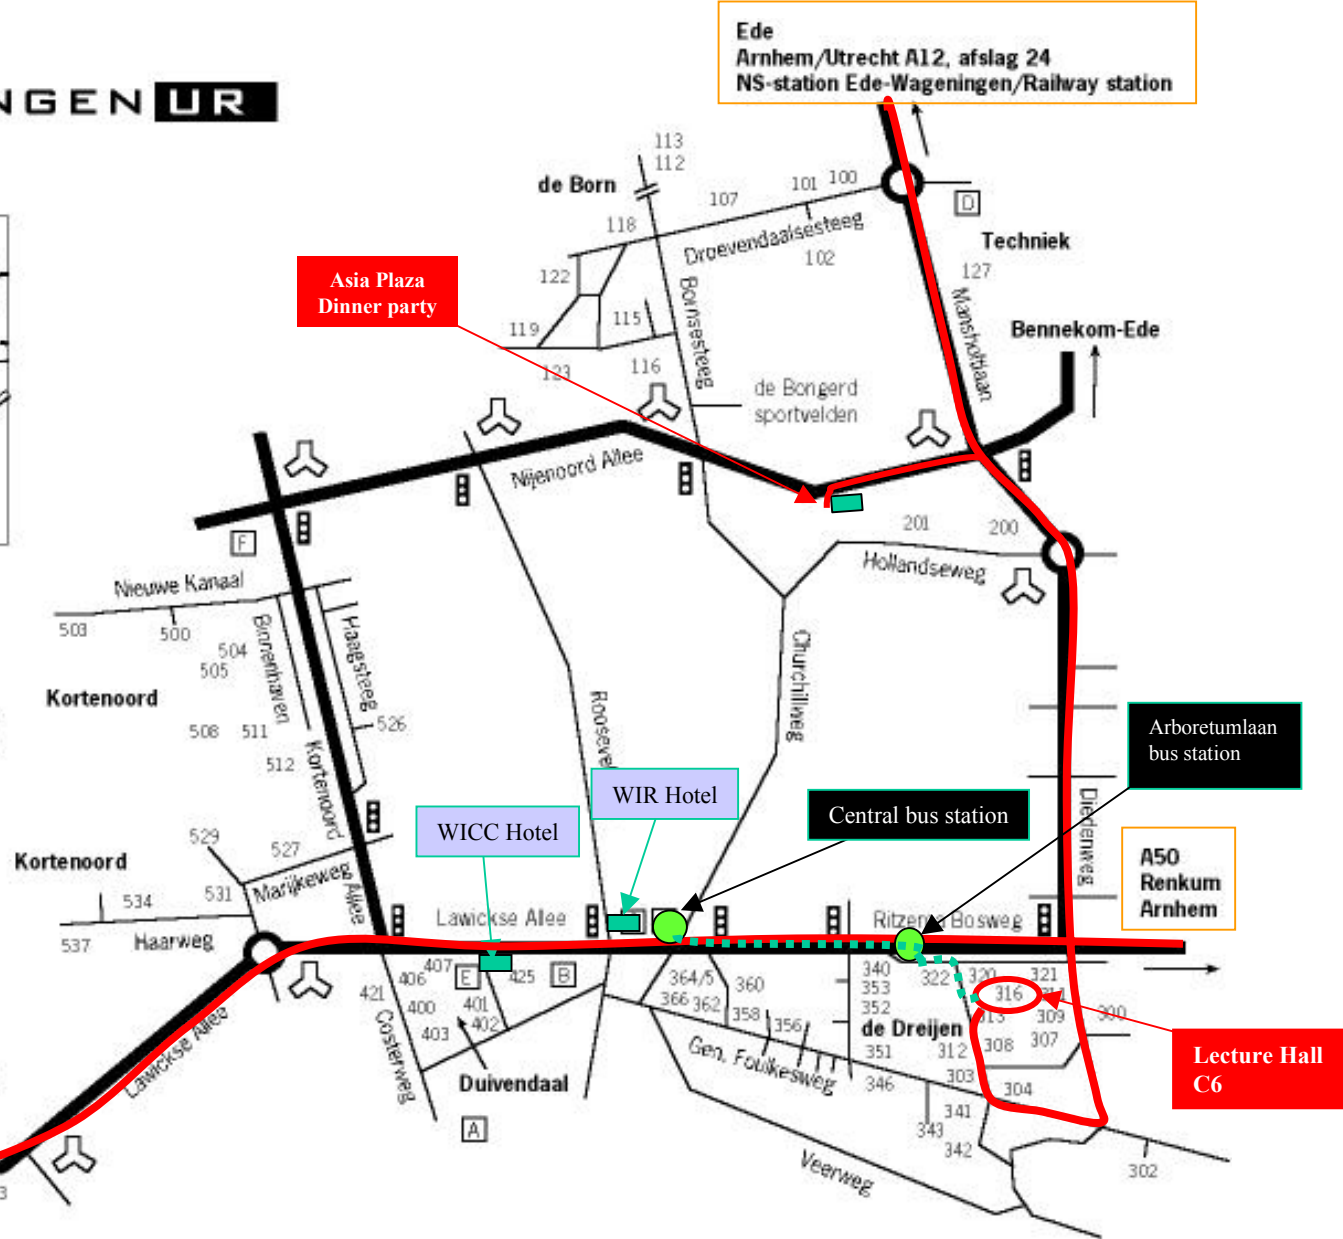

WAGENINGEN UR

Internet: www.wageningen-ur.nl

- 506 Wageningen UR gebouw
Wageningen UR building
- Gebouw/terrein niet-Wageningen-UR
Non-Wageningen UR building/terrain
- Verkeerslicht
Traffic light
- Sterflat
High rise flat

Branc Alterra, afdeling Vormgeving (002)eb

For those coming by car, you may follow the red lines; The WICC and WIR hotels are marked in green. If you come by train, you may take bus #82, 83 and 86 from Ede/Wageningen station to get off at the Wageningen central station (82 and 83) or Arboretumlaan (86). Then it will take about 10-15 minutes to walk to the Educational Building (follow the dotted green line). You may also take a traintaxi (costs 3.8 EURO), which will take you directly to Dreijenplein 4 (the best way).